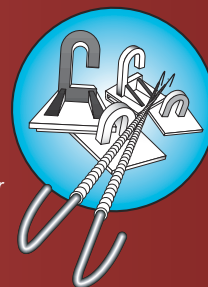

### Hanging Kit for double sided signs

Kit consists of two spring double hooks and two styles of fixings which can be used on either false or flat ceilings.

To order, quote: **Zhooks/clips**

8014 D

8014 M